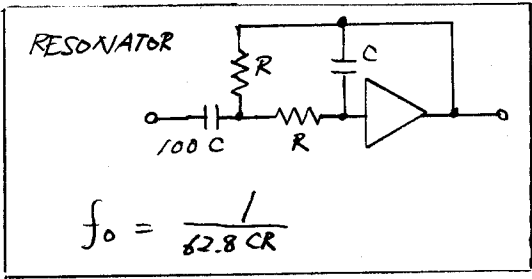

P11 ~ P32 CDS PHOTO COUPLERS HTV P873 - 935 - 380.

C11 ~ C13 ARE 0.1 μF
 C21 ~ C23 ARE 1000 pF

ALL OPAMPS ARE TL072

PROJECT		DWN
DIY SYNTH		0056
TITLE		REV
701A RESONATOR BOARD 1		A
DATE	Radio Junk Box	
MAY 4 2005		